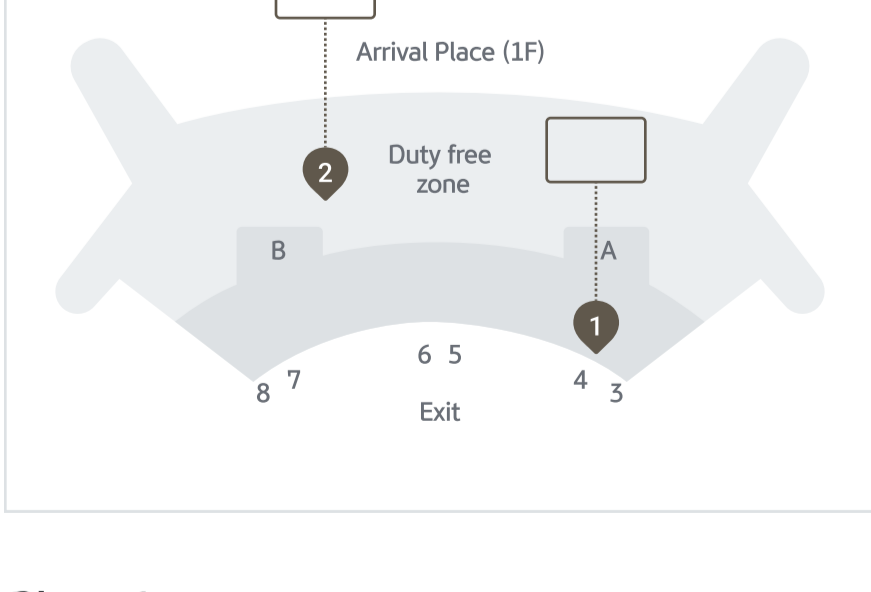

Valid until 31st December 2025

Directions

Incheon international Airport Terminal 1 Arrival Place (1F)

Place 1

Location	Exit 9
Opening Hours	06:00 ~ 22:00

Place 2

Location	Exit B (Duty free zone)
Opening Hours	24H

Incheon international Airport Terminal 2 Arrival Place (1F)

Place 1

Location	Exit 4
Opening Hours	06:00 ~ 22:00

Place 2

Location	Exit B (Duty free zone)
Opening Hours	05:00 ~ 20:00