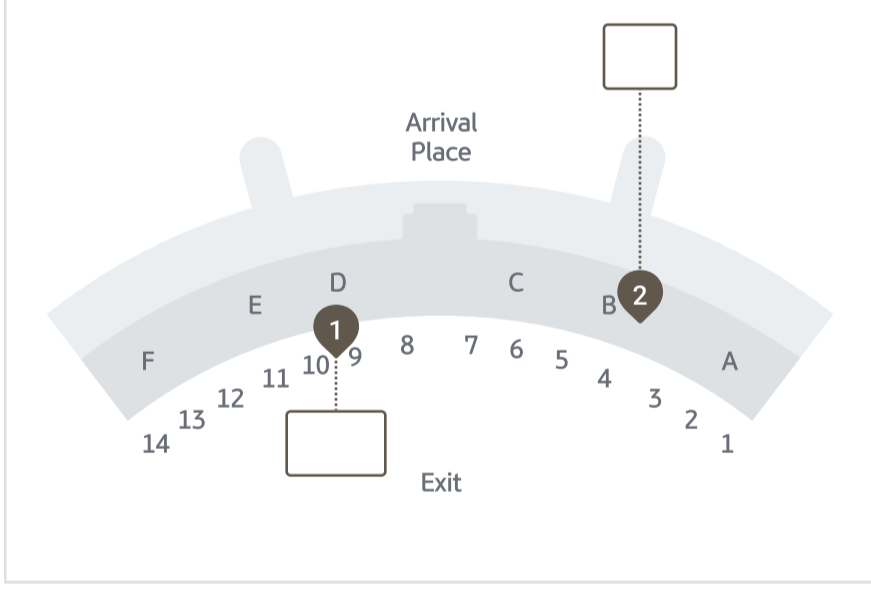

Valid until 31st December 2025

Directions

Incheon international Airport Terminal 1 Arrival Place (1F)

Place 1

Location	Exit 9
Opening Hours	06:00 ~ 22:00

Place 2

Location	Exit B (Duty free zone)
Opening Hours	24H

Incheon international Airport Terminal 2 Arrival Place (1F)

Place 1

Location	Exit 4
Opening Hours	06:00 ~ 22:00

Place 2

Location	Exit B (Duty free zone)
Opening Hours	05:00 ~ 20:00